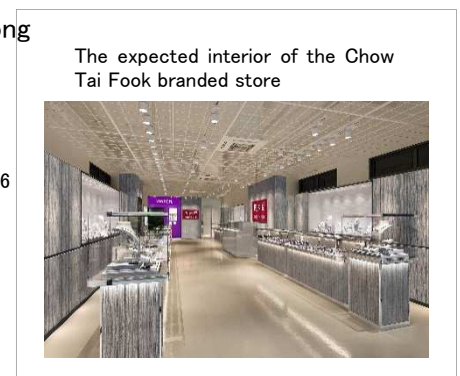

Chow Tai Fook boasts an extensive retail network worldwide in Greater China, Singapore, Malaysia, South Korea and the United States. Chow Tai Fook has a vertically integrated business model comprising procurement of raw materials, design, production, to marketing and sales.

In Japan, platinum and gold jewellery are attracting attention from various perspectives: some people see them as an important asset while others simply enjoy wearing them as fashion items. By promoting the Chow Tai Fook branded shop in Tokyo, Laox aims to provide the Japanese customers and foreign tourists with quality and fashionable jewellery and expand the market.

【Regarding the opening of the Chow Tai Fook branded store】

Scheduled to open in: April

Place: WATCH. , 1st floor

Location: Shinseido Bldg. 1F, 3-29-11 Shinjuku, Shinjuku-ku, Tokyo

Products to be sold: Gem-set jewellery, gold jewellery, platinum and karat gold jewellery

【Partner's Profile】

Company Name: Chow Tai Fook Jewellery Group Ltd.

Representative: Kent Wong, Managing Director

Location: 38th floor, New World Tower 16-18 Queen's Road Central, Central, Hong Kong

Founded in: 1929

Listed in: 2011

Revenue: HK$56,591.5 million (approx.. ¥793,421 million) * for the financial year ending March 2016

Official site: <http://www.chowtaifook.com/en/>

«Contact for information regarding this release»

Corporate Planning Department, Laox Co., Ltd.

TEL: 03-6852-8881 (Monday through Friday 9:00 am - 6:00 pm) E-mail: cp@laox.co.jp